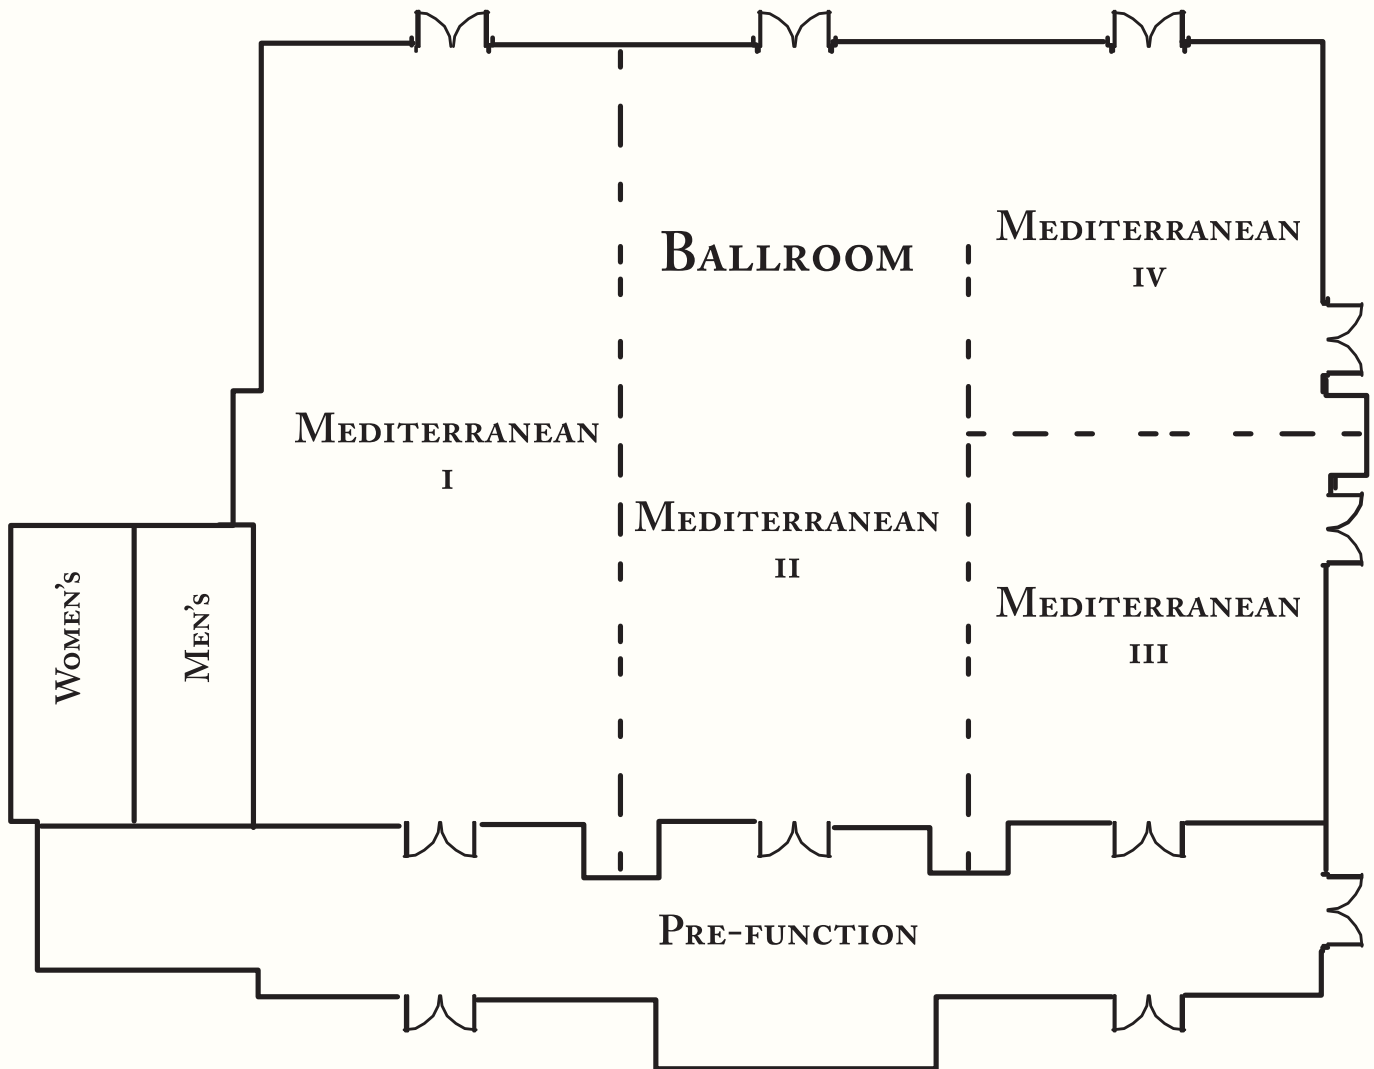

ROOM	SIZE	SQUARE FEET	HOLLOW SQUARE	THEATER	CLASSROOM	CONFERENCE	BANQUET
Med I	64 x 31	2,000	78	216	134	60	160
Med II	64 x 31	2,000	78	211	132	60	152
Med III	32 x 31	1,000	22	105	67	30	72
Med IV	32 x 31	1,000	22	105	67	30	72
Med III & IV	64 x 31	2,000	78	216	134	60	160
Combined	64 x 93	6,000	—	643	400	96	480
Med Lawn	126 x 32	4,032	—	560	—	120	432
Pre-Function	85 x 16	1,360	—	—	—	200 Reception	60