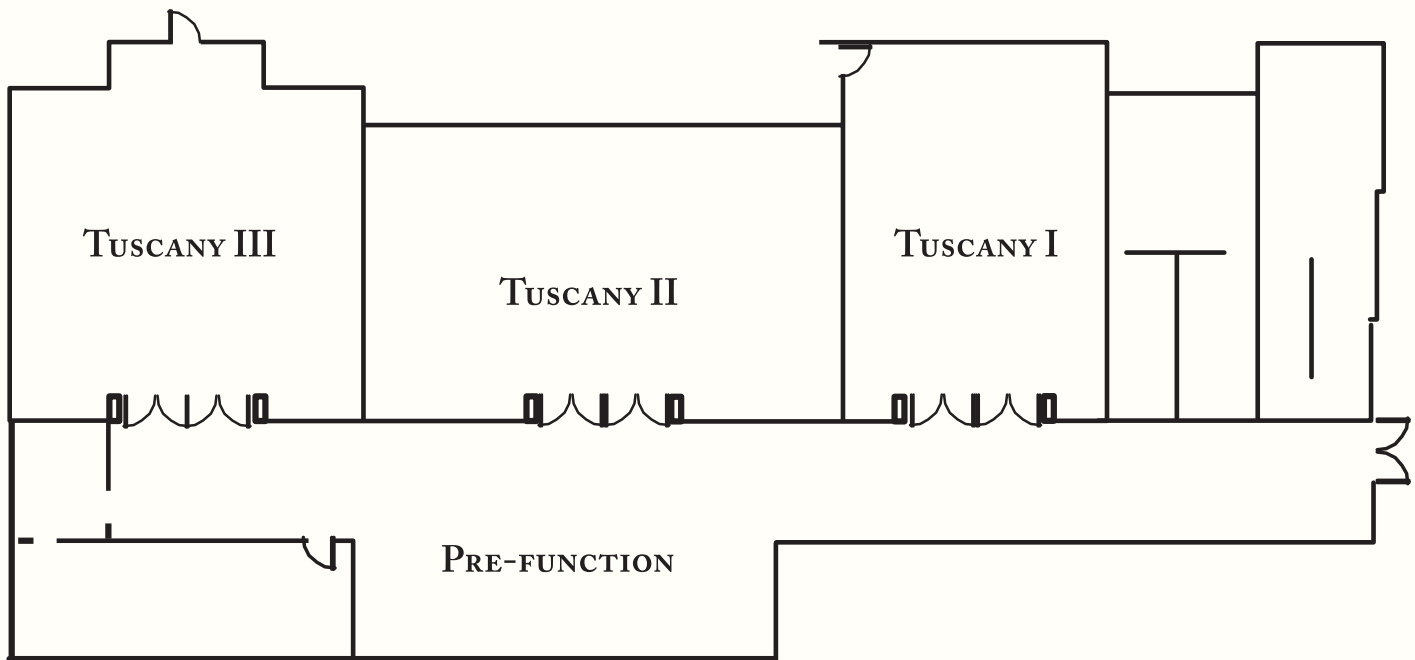

WITH OVER 20,000 SQUARE FEET OF INDOOR MEETING SPACE AND ANOTHER 15,000 SQUARE FEET FOR OUTDOOR EVENTS, MIRAMONTE OFFERS A SPECTACULAR RANGE OF OPTIONS FOR ANY GATHERING THAT DEMANDS A TRULY EXCEPTIONAL ENVIRONMENT.

LOBBY LEVEL

ROOM	SIZE	SQUARE FEET	HOLLOW SQUARE	THEATER	CLASSROOM	CONFERENCE	BANQUET
Tuscany I	37 x 42	1,431	36	145	65	42	70
Tuscany II	47 x 31	1,502	36	150	70	42	80
Tuscany III	41 x 42	1,722	40	170	90	42	95
Tuscany I, II & III	125 x 42	4,648	—	465	225	120	245
Pre-Function	110 x 29	1,777	—	—	—	200	—
Olive Grove	51 x 73	3,723	—	150	—	250 Reception	150