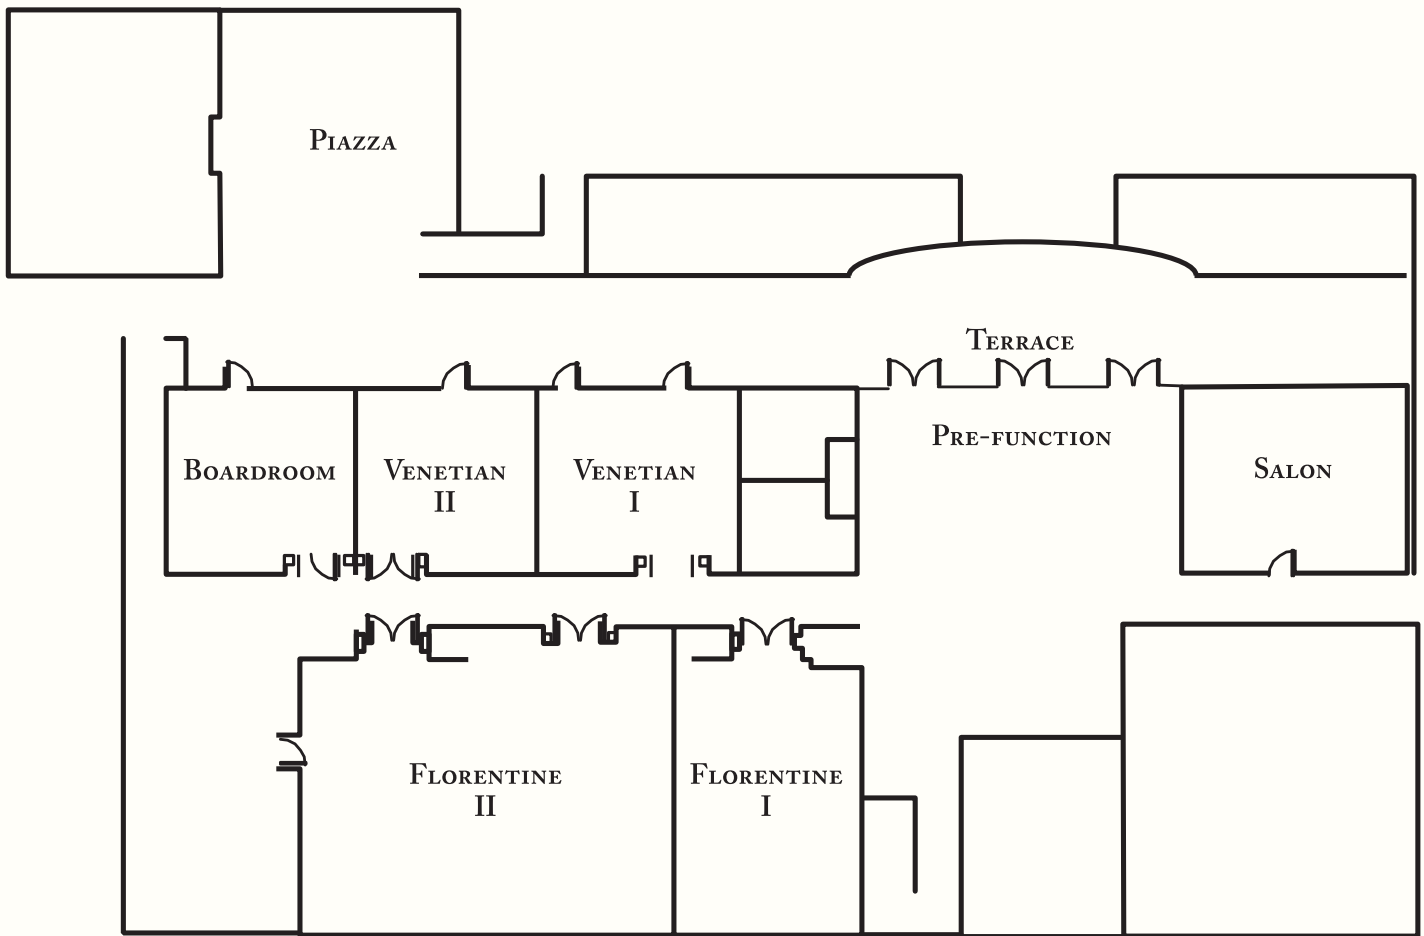

## CONTACT US

TO LEARN MORE ABOUT  
MIRAMONTE RESORT & SPA,  
PLEASE VISIT OUR WEBSITE  
MIRAMONTERESORT.COM OR CONTACT  
OUR SALES TEAM AT 760.837.1642 OR  
MIRAMONTESALES@DESTINATIONHOTELS.COM

ROOM	SIZE	SQUARE FEET	HOLLOW SQUARE	THEATER	CLASSROOM	CONFERENCE	BANQUET
Venetian I	22 x 22	484	18	50	20	16	25
Venetian II	24 x 22	528	18	50	20	16	25
Combined	46 x 22	1,012	30	100	45	38	60
Florentine I	31 x 37	1,147	30	110	50	40	65
Florentine II	48 x 37	1,776	40	175	90	48	100
Combined	79 x 37	2,923	70	285	160	88	180
Salon	23 x 31	650	—	—	—	12	12
Boardroom	24 x 35	750	—	—	—	12	12
Pre-Function	45 x 30	1,132	—	—	—	—	65
Piazza	52 x 26	1,520	—	100	—	100 Reception	72