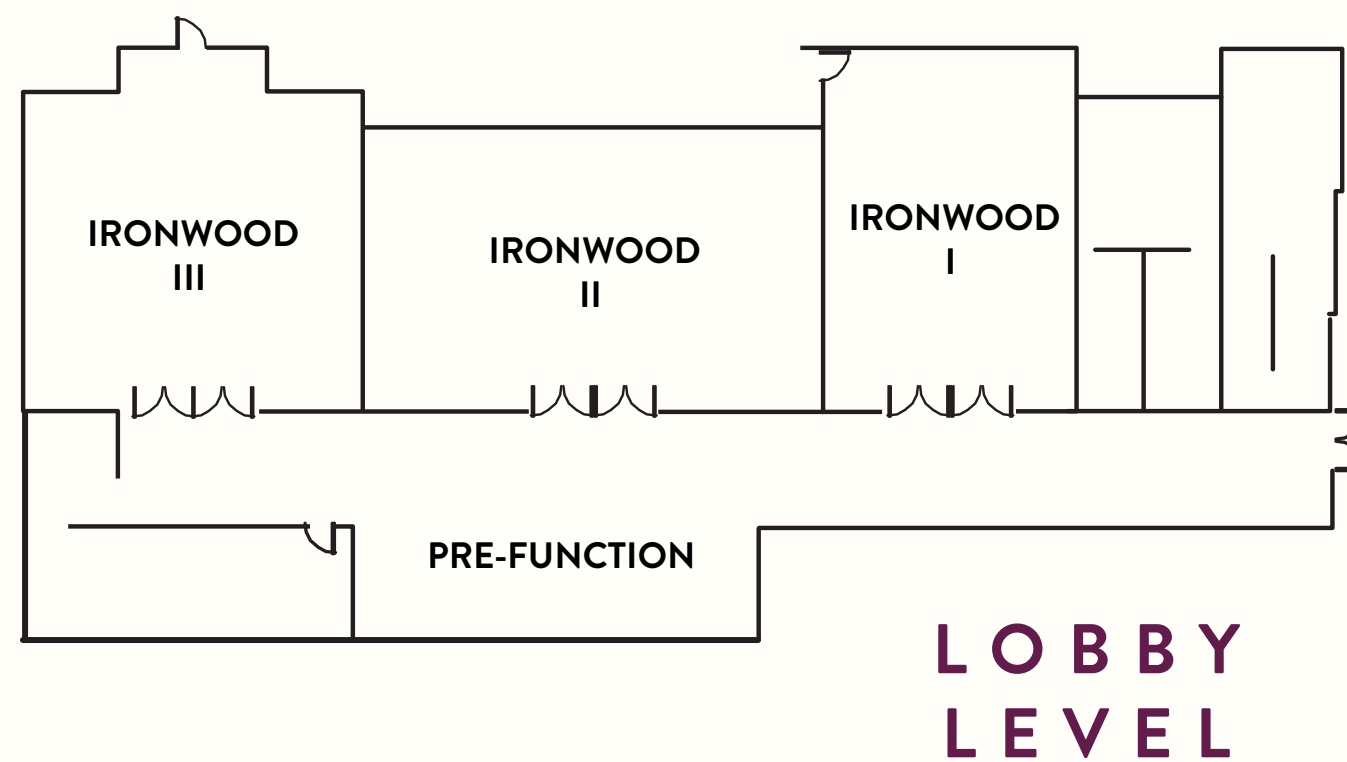

UPPER LEVEL