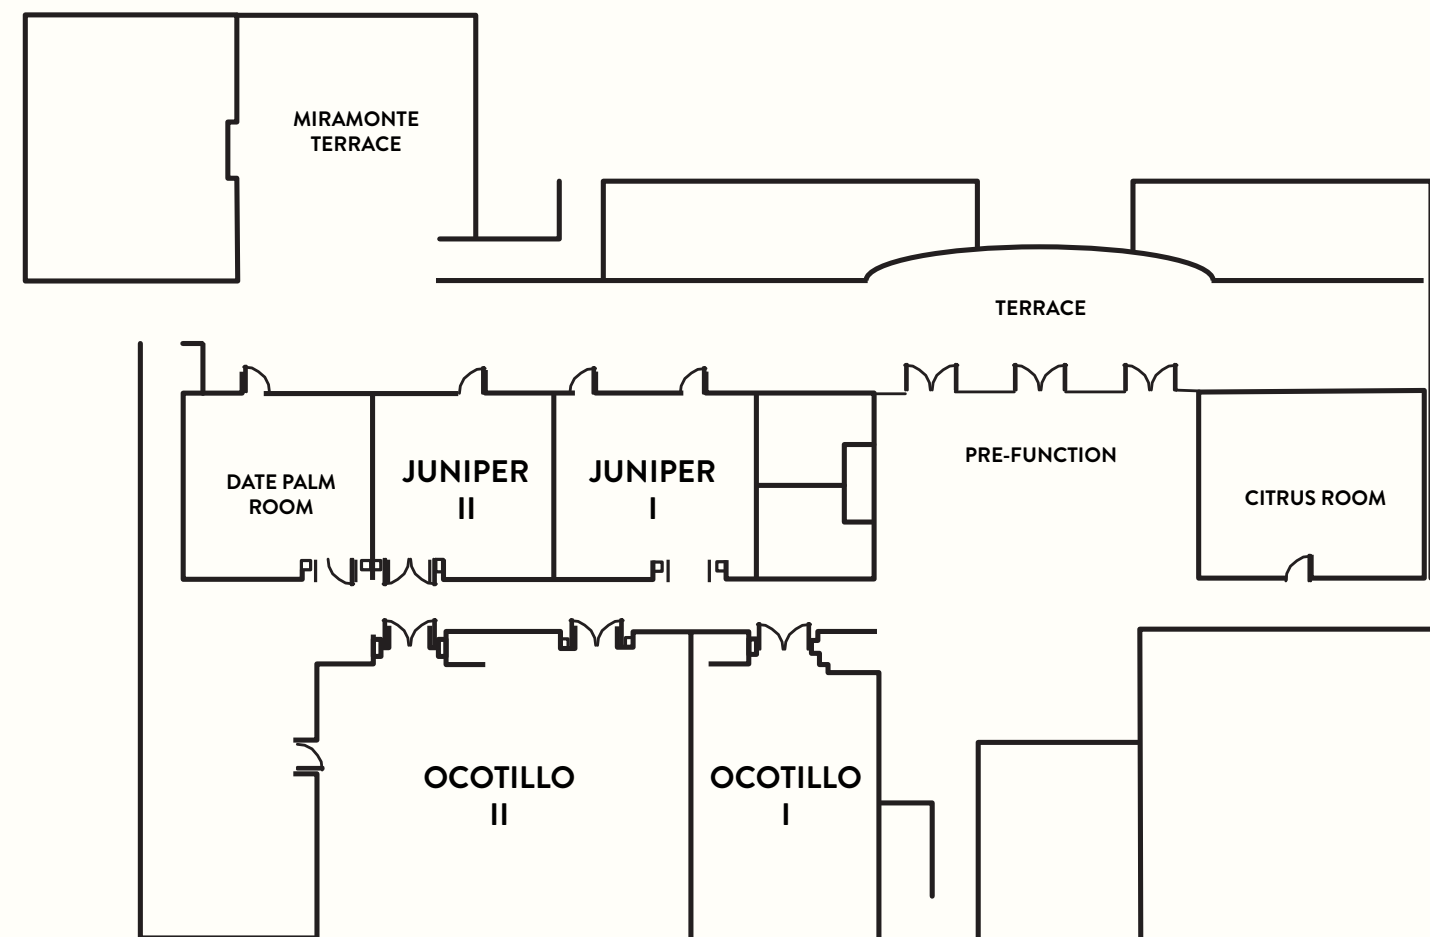

MIRAMONTE RESORT

45000 Indian Wells Ln
Indian Wells, CA 92210
760-341-2200 | 800.237.2926
miramonteresort.com

CURIO |  HILTON
A COLLECTION BY HILTON HHONORS

ROOM	SIZE	SQUARE FEET	HOLLOW SQUARE	THEATER	CLASSROOM	CONFERENCE	BANQUET	RECEPTION
Juniper I	22 x 22	484	18	50	20	16	25	40
Juniper II	24 x 22	528	18	50	20	16	25	40
Combined	46 x 22	1,012	30	100	45	38	60	90
Ocotillo I	31 x 37	1,147	30	110	50	40	65	90
Ocotillo II	48 x 37	1,776	40	175	90	48	100	135
Combined	79 x 37	2,923	70	285	160	88	180	235
Date Palm Room	23 x 31	650	—	—	—	12	12	30
Citrus Room	24 x 35	750	—	—	—	12	12	30
Pre-Function	45 x 30	1,132	—	—	—	—	65	75
Miramonte Terrace	52 x 26	1,520	—	100	—	100 Reception	72	100

UPPER LEVEL

ROOM	SIZE	SQUARE FEET	HOLLOW SQUARE	THEATER	CLASSROOM	CONFERENCE	BANQUET	RECEPTION
Ironwood I	37 x 42	1,431	36	145	65	36	70	105
Ironwood II	47 x 31	1,502	36	150	70	42	80	115
Ironwood III	41 x 42	1,722	40	170	90	36	90	130
Ironwood I, II & III	125 x 42	4,648	—	465	225	120	245	370
Ironwood Foyer	—	1,100	—	—	—	—	60	100
Ironwood Patio	—	2,280	—	—	—	—	—	55
Citrus Garden	30 x 40	1,200	—	—	—	—	50	100
Olive Grove	51 x 73	3,723	—	—	—	—	200	250
Miramonte Pool	—	—	—	—	—	—	220	300
Hideaway Pool	—	—	—	—	—	—	60	120
Hideaway Lawns	—	—	—	—	—	—	100	200