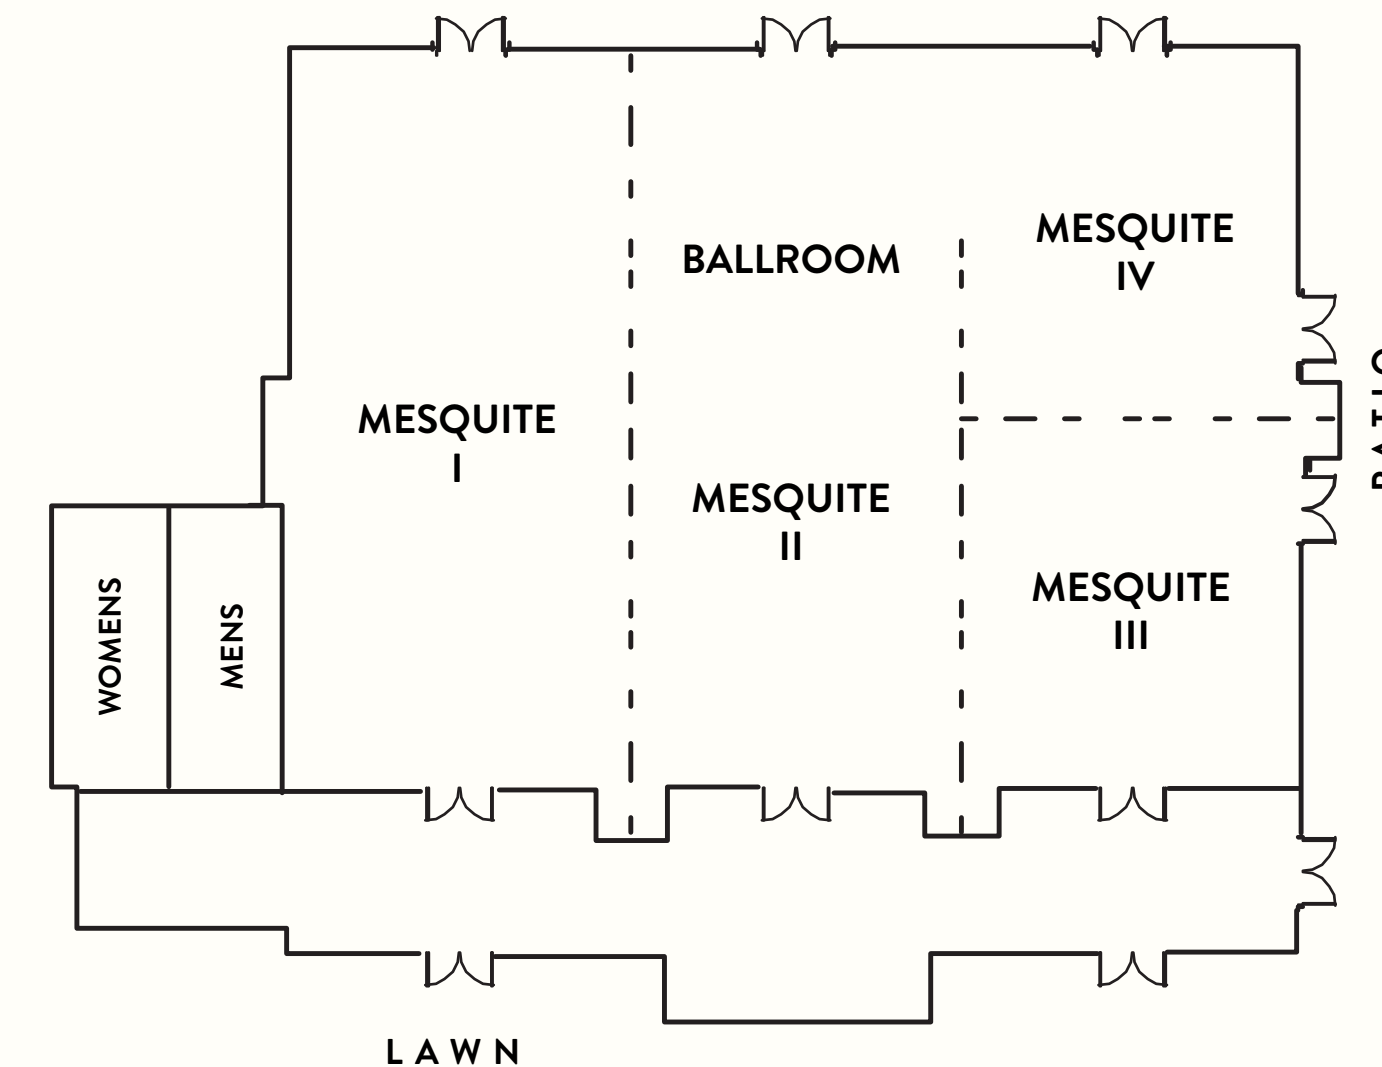

MIRAMONTE RESORT

45000 Indian Wells Ln
Indian Wells, CA 92210
760-341-2200 | 800.237.2926
miramonteresort.com

CURIO |  HILTON
A COLLECTION BY HILTON HHONORS

ROOM	SIZE	SQUARE FEET	HOLLOW SQUARE	THEATER	CLASSROOM	CONFERENCE	BANQUET	RECEPTION
Juniper I	22 x 22	484	18	50	20	16	25	40
Juniper II	24 x 22	528	18	50	20	16	25	40
Combined	46 x 22	1,012	30	100	45	38	60	90
Ocotillo I	31 x 37	1,147	30	110	50	40	65	90
Ocotillo II	48 x 37	1,776	40	175	90	48	100	135
Combined	79 x 37	2,923	70	285	160	88	180	235
Date Palm Room	23 x 31	650	—	—	—	12	12	30
Citrus Room	24 x 35	750	—	—	—	12	12	30
Pre-Function	45 x 30	1,132	—	—	—	—	65	75
Miramonte Terrace	52 x 26	1,520	—	100	—	100 Reception	72	100

WITH OVER 18,000 SQUARE FEET OF INDOOR MEETING SPACE AND ANOTHER 15,000 SQUARE FEET FOR OUTDOOR EVENTS, MIRAMONTE OFFERS A SPECTACULAR RANGE OF OPTIONS FOR ANY GATHERING THAT DEMANDS A TRULY EXCEPTIONAL ENVIRONMENT.

UPPER LEVEL

ROOM	SIZE	SQUARE FEET	HOLLOW SQUARE	THEATER	CLASSROOM	CONFERENCE	BANQUET	RECEPTION
Ironwood I	37 x 42	1,431	36	145	65	36	70	105
Ironwood II	47 x 31	1,502	36	150	70	42	80	115
Ironwood III	41 x 42	1,722	40	170	90	36	90	130
Ironwood I, II & III	125 x 42	4,648	—	465	225	120	245	370
Ironwood Foyer	—	1,100	—	—	—	—	60	100
Ironwood Patio	—	2,280	—	—	—	—	—	55
Citrus Garden	30 x 40	1,200	—	—	—	—	50	100
Olive Grove	51 x 73	3,723	—	—	—	—	200	250
Miramonte Pool	—	—	—	—	—	—	220	300
Hideaway Pool	—	—	—	—	—	—	60	120
Hideaway Lawns	—	—	—	—	—	—	100	200

ROOM	SIZE	SQUARE FEET	HOLLOW SQUARE	THEATER	CLASSROOM	CONFERENCE	BANQUET	RECEPTION
Mesquite BR	64 x 93	6,000	78	600	400	78	360	540
Mesquite I	64 x 31	2,000	78	200	134	60	160	170
Mesquite II	64 x 31	2,000	78	200	132	60	152	170
Mesquite III	32 x 31	1,000	22	100	67	30	72	85
Mesquite IV	32 x 31	1,000	22	100	67	30	72	85
Mesquite III & IV	64 x 31	2,000	78	200	134	60	160	170
Mesquite Patio	40x20	800	—	—	—	—	—	75
Mesquite Foyer	85 x 16	1,360	—	—	—	—	—	150
Mesquite Lawn	126 x 32	4,032	—	500	—	120	396	400
Citrus Patio	—	1,680	—	—	—	—	45	55