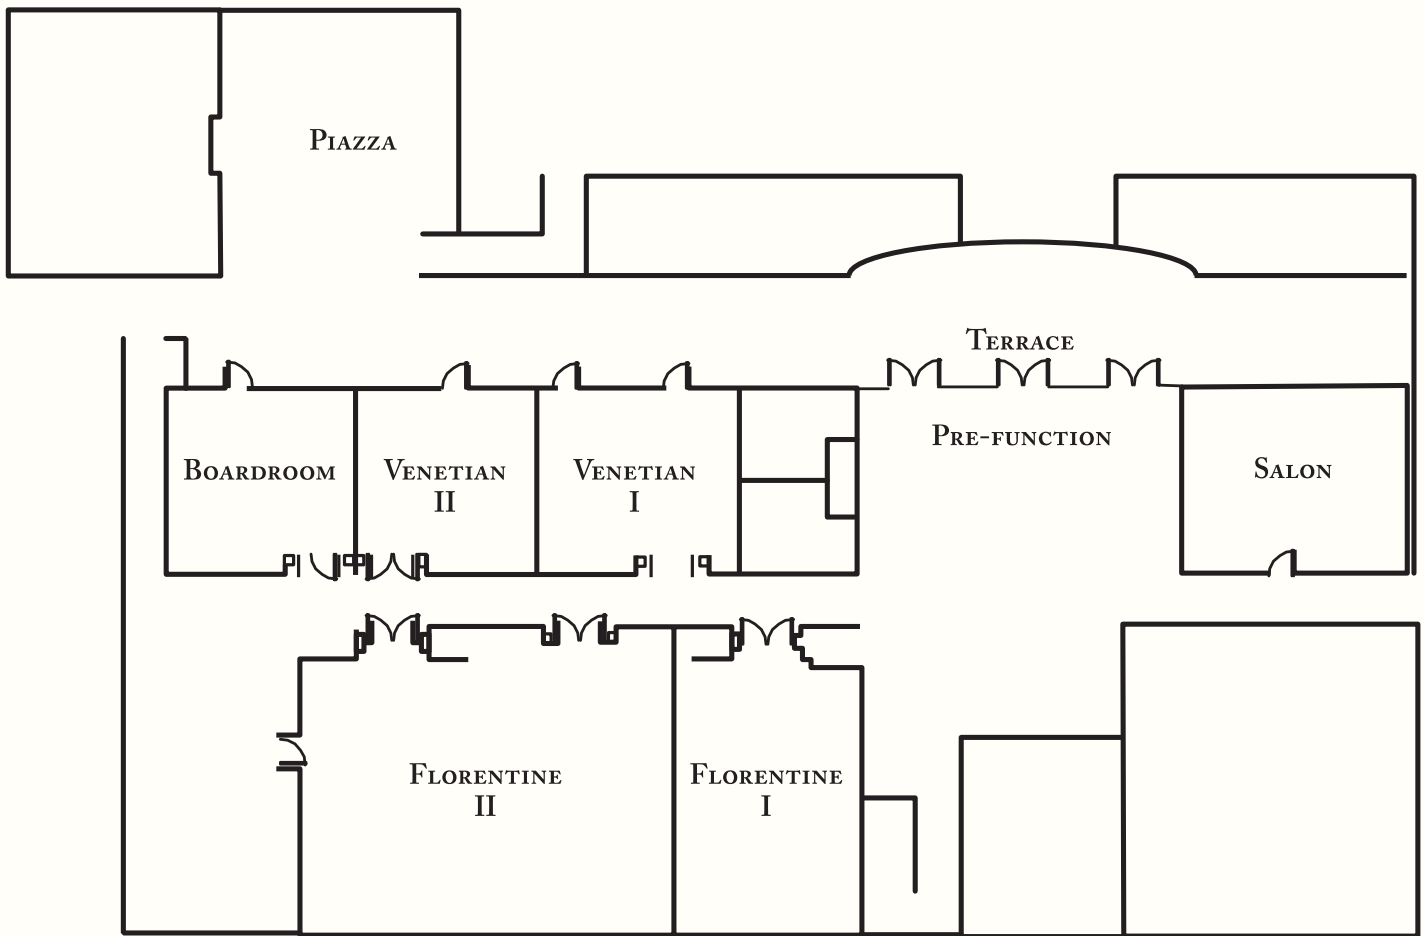

CONTACT US

TO LEARN MORE ABOUT
MIRAMONTE RESORT & SPA,
PLEASE VISIT OUR WEBSITE
MIRAMONTERESORT.COM OR CONTACT
OUR SALES TEAM AT 760.837.1642 OR
MIRAMONTESALES@DESTINATIONHOTELS.COM

ROOM	SIZE	SQUARE FEET	HOLLOW SQUARE	THEATER	CLASSROOM	CONFERENCE	BANQUET
Venetian I	22 x 22	484	18	50	20	16	25
Venetian II	24 x 22	528	18	50	20	16	25
Combined	46 x 22	1,012	30	100	45	38	60
Florentine I	31 x 37	1,147	30	110	50	40	65
Florentine II	48 x 37	1,776	40	175	90	48	100
Combined	79 x 37	2,923	70	285	160	88	180
Salon	23 x 31	650	—	—	—	12	12
Boardroom	24 x 35	750	—	—	—	12	12
Pre-Function	45 x 30	1,132	—	—	—	—	65
Piazza	52 x 26	1,520	—	100	—	100 Reception	72